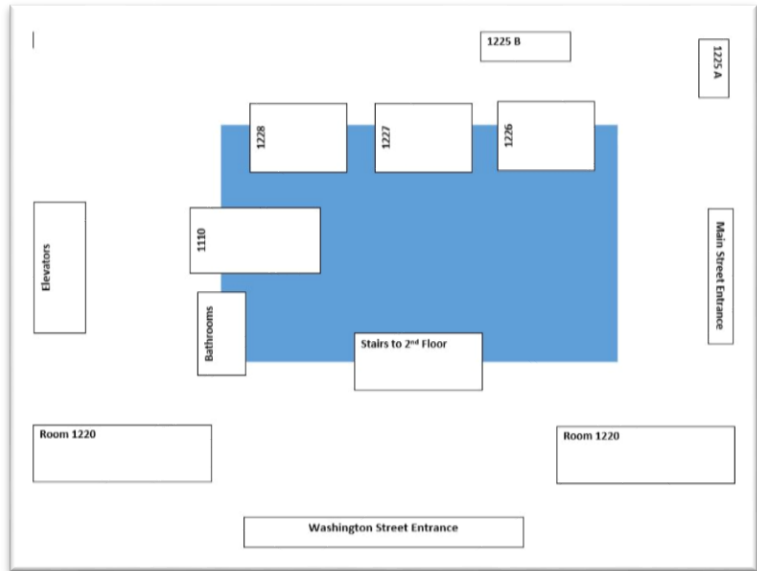

**Directions from Hilton Garden Inn Buffalo Downtown**

- Head west on Lafayette Square toward Main St
- Lafayette Square turns slightly right and becomes Court St
- Turn right onto Pearl St (0.5 mi)
- Turn right onto W Tupper St
- Turn left onto Main St
- Turn right onto High Street.
- Enter at High Street and Main Street entrance

**Jacobs School of Medicine and Biomedical Sciences First**

**Directions from Wyndham Garden Buffalo Downtown**

- Head east toward Michigan Ave
- Turn left onto Michigan Ave
- Turn left onto High St
- Turn left onto Main St
- Enter at High St and Main St.